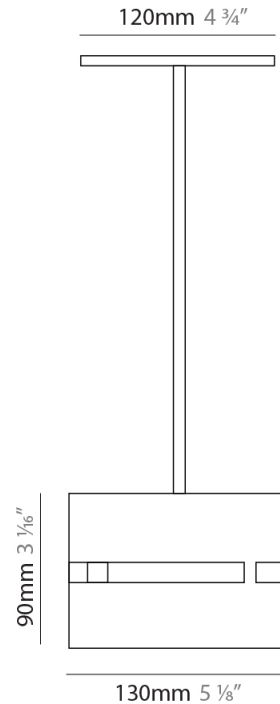

LUZ OCULTA METAL SUSPENSION

D51033-

base number   Finish
Options

1. To build a product code in our configurator select the specify button on the base model # product page
2. To build a manual product code on this datasheet choose from the options listed below in blue font and add the suffix to the base model #

GENERAL

Series: Luz Oculta
Subseries: Luz Oculta Metal
Partner: Fambuena
Division: Design
Installation: Suspension
Product Type: Pendant
Mounting Location: Ceiling
Light Distribution: Direct / Indirect

PHYSICAL

Shape: Rectangle
Diameter (mm): 130
Diameter (in): 5 1/4
Height (mm): 90
Height (in): 4 1/2
Fixture Finish: [BRA](#) / [BRZ](#) / [ABR](#)
Fixture Material: Metal
Cable Details: Cable length 2000mm / 79"

ELECTRICAL

Number of Lamps: 1
Lamp Type: LED Retrofit
Lamp Shape: T4
Bulb Included: Bulb Not Included
Max. Wattage Per Lamp (W): 5
Lamp Base: G9
Input Voltage (V): 120

LED

OPTICAL

RATINGS AND CERTIFICATIONS

Certified By: Certified for North American Standards
IP rating: IP20

PROJECT	_____
TYPE	_____
SPECIFIER	_____
QUANTITY	_____
DATE	_____