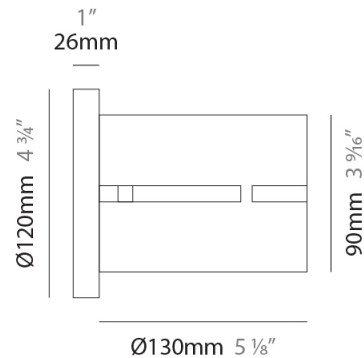

PROJECT	
TYPE	
SPECIFIER	
QUANTITY	
DATE	

LUZ OCULTA METAL SURFACE

D53027-

base number   Finish
Options

1. To build a product code in our configurator select the specify button on the base model # product page
2. To build a manual product code on this datasheet choose from the options listed below in blue font and add the suffix to the base model #

GENERAL

Series: Luz Oculta
Subseries: Luz Oculta Metal
Partner: Fambuena
Division: Design
Installation: Surface
Product Type: Wall Surface
Mounting Location: Wall
Light Distribution: Wall Effect

PHYSICAL

Shape: Cylinder
Diameter (mm): 130
Diameter (in): 5 1/4
Height (mm): 120
Depth (mm): 156
Height (in): 4 3/4
Depth (in): 6 1/8
[Fixture Finish: BRA / BRZ / ABR](#)
Fixture Material: Metal

ELECTRICAL

Number of Lamps: 1
Lamp Type: LED Retrofit
Lamp Shape: T4
Bulb Included: Bulb Not Included
Max. Wattage Per Lamp (W): 5
Lamp Base: G9
Input Voltage (V): 120

LED

OPTICAL

RATINGS AND CERTIFICATIONS

Certified By: Certified for North American Standards
IP rating: IP20